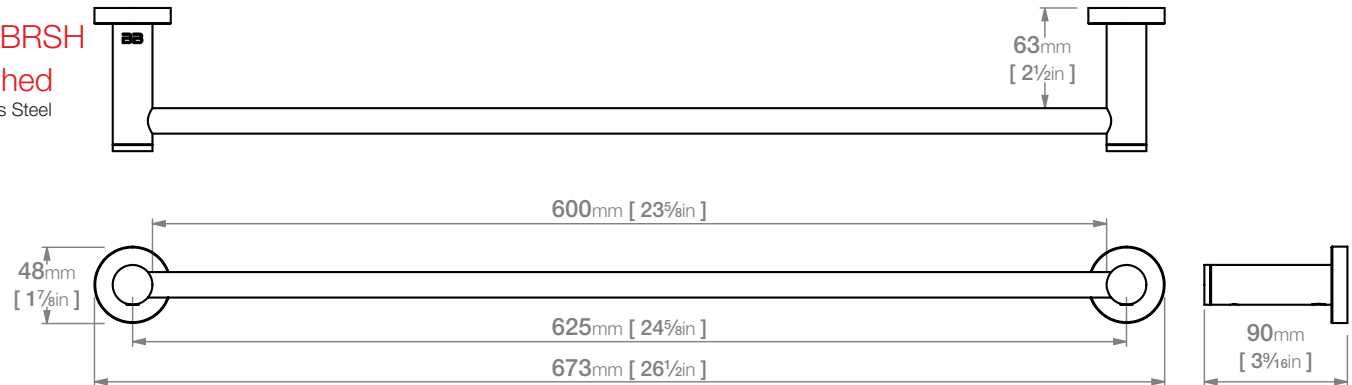

4672 SINGLE TOWEL RAIL 650mm / 25"

4600 Series Premium Collection

Wall Fixings Supplied:
Masonry

Original UX Fischer® supplied,
phased in from June 2015.

Code: 4672POLS
Finish: Polished
GRADE 304 Stainless Steel

Code: 4672BRSH
Finish: Brushed
GRADE 304 Stainless Steel

Dimensions given are in mm and [inches].
Bathroom Butler® reserves the right to alter and/or remove designs from time to time without prior notice.
This drawing is to be used for reference purposes only. E &O.E.