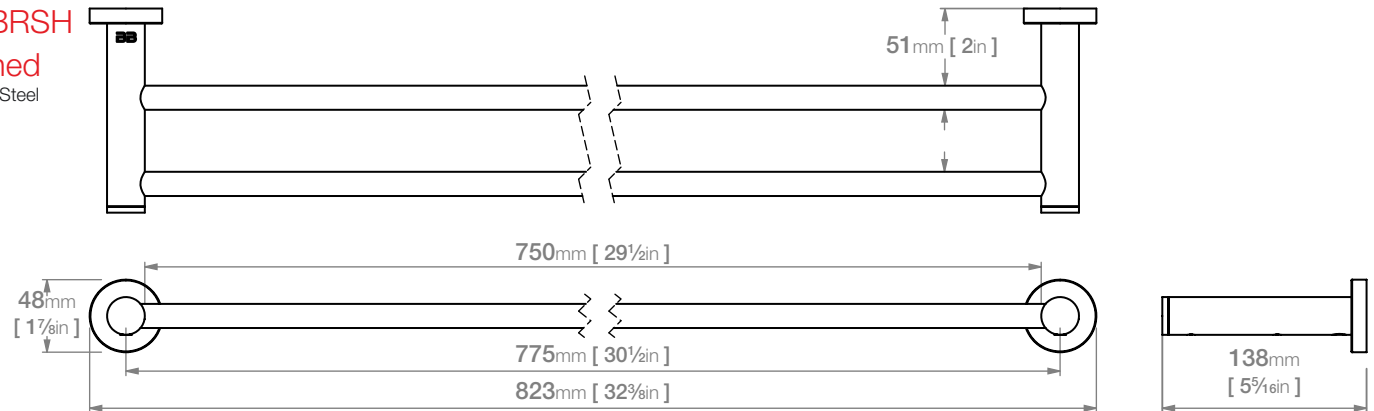

4685 DOUBLE TOWEL RAIL 800mm / 32"

4600 Series Premium Collection

Wall Fixings Supplied:
Masonry

Original UX Fischer® supplied,
phased in from June 2015.

Code: 4685POL5
Finish: Polished
GRADE 304 Stainless Steel

Code: 4685BRSH
Finish: Brushed
GRADE 304 Stainless Steel

Dimensions given are in **mm** and [**inches**].
Bathroom Butler® reserves the right to alter and/or remove
designs from time to time without prior notice.
This drawing is to be used for reference purposes only. E &O.E.