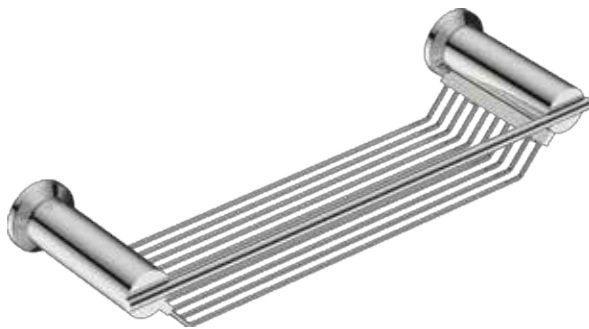

5820 SHOWER RACK 330mm / 13"

5800 Series Exclusive Collection

*SOUTH AFRICA: Exclusively available through SELECTED Stores ONLY.

Wall Fixings Supplied:
Masonry

Original UX Fischer® Wall Plug supplied, phased in from June 2015.

Code: 5820POLS

Finish: Polished

GRADE 304 Stainless Steel

Dimensions given are in **mm** and [**inches**].

Bathroom Butler® reserves the right to alter and/or remove designs from time to time without prior notice.