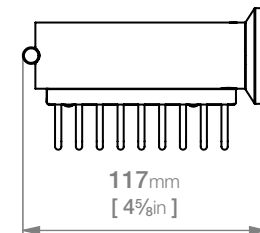

BB™ BATHROOM BUTLER

USA: 631.464.2851 • info@bathroombutler.com • www.bathroombutler.com
South Africa: 0860 104 653 • info@bathroombutler.co.za • www.bathroombutler.co.za
Australia: 1300 133 320 • sales@bathe.net.au • www.bathe.net.au
Mauritius: 230 242 1248 • sales@lisinggroup.com • www.bathroombutler.com

Document version **2.3**
Product version **2.3**