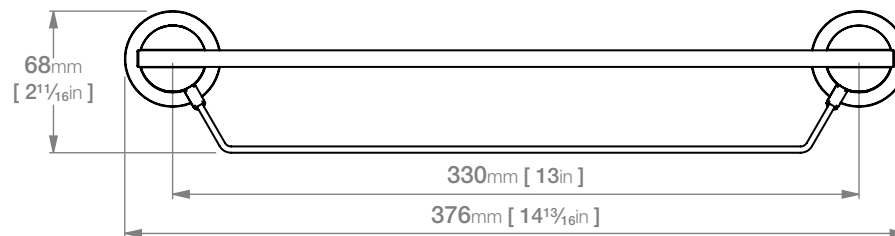

BB™ BATHROOM BUTLER

USA: 631.464.2851 • info@bathroombutler.com • www.bathroombutler.com
South Africa: 0860 104 653 • info@bathroombutler.co.za • www.bathroombutler.co.za
Australia: 1300 133 320 • sales@bathe.net.au • www.bathe.net.au
Mauritius: 230 242 1248 • sales@lisinggroup.com • www.bathroombutler.com

Document version **2.3**
Product version **2.3**