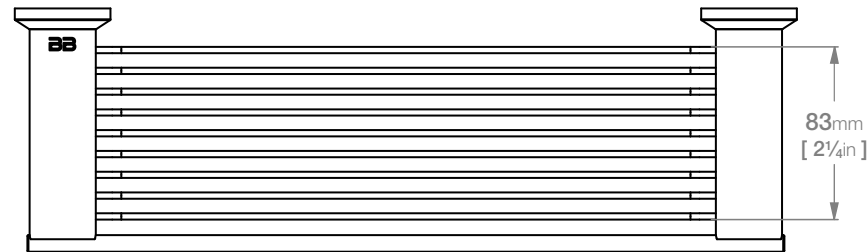

BB™ BATHROOM BUTLER

USA: 631.464.2851 • info@bathroombutler.com • www.bathroombutler.com
South Africa: 0860 104 653 • info@bathroombutler.co.za • www.bathroombutler.co.za
Australia: 1300 133 320 • sales@bathe.net.au • www.bathe.net.au
Mauritius: 230 242 1248 • sales@lisinggroup.com • www.bathroombutler.com

Document version **2.3**
Product version **2.3**