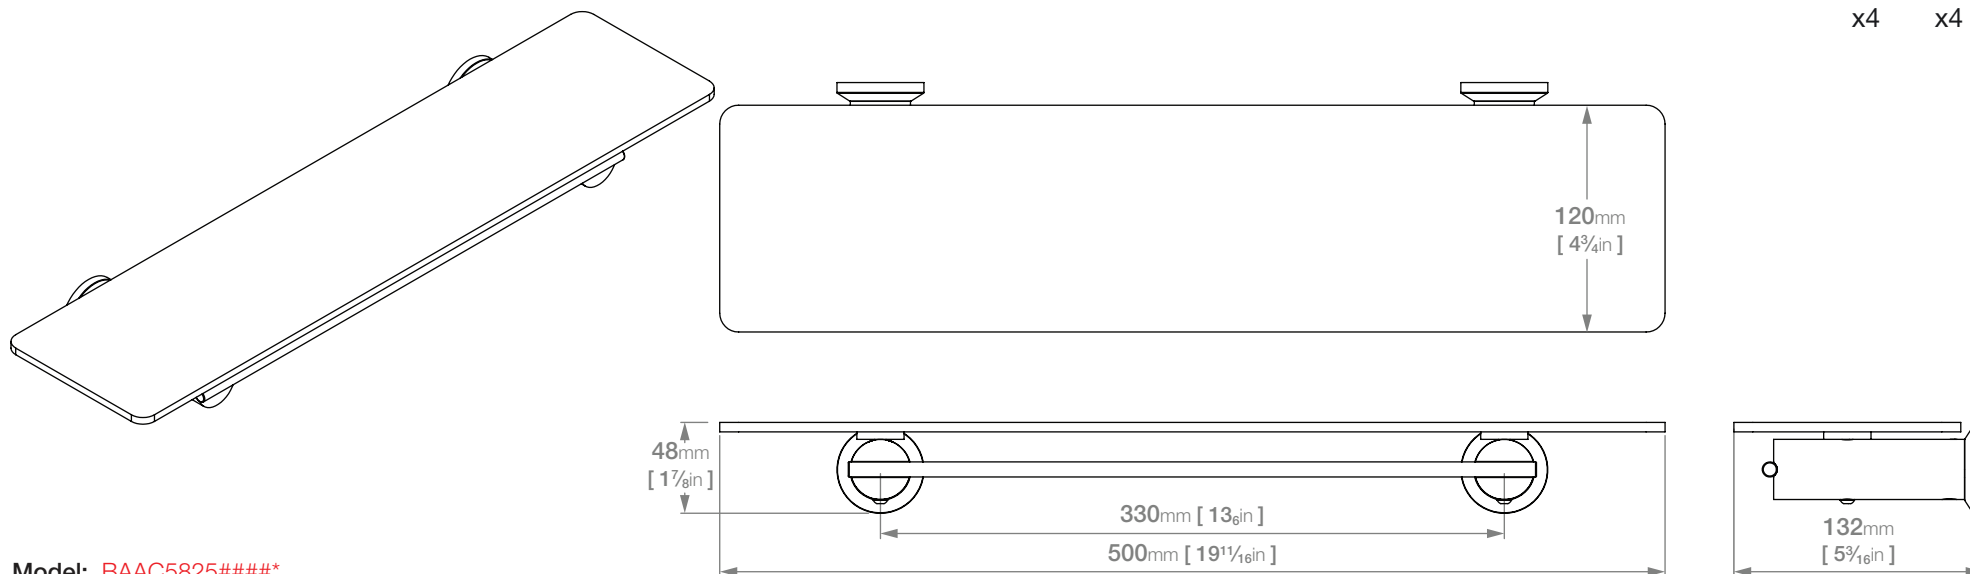

5825 GLASS SHELF 500mm/19.5in

5800 Series Exclusive Collection

GRADE 304 Stainless Steel

Wall Fixings Supplied:
Masonry

Original UX Fischer® Wall Plug supplied, phased in from June 2015.

Model: **BAAC5825####***

(*where #### is the relevant finish code)

**Please note that not all finishes are available as a stocked product in all countries. Additional surcharges, MOQ's and longer lead times may apply.

Dimensions given are in **mm** and **[inches]**. Bathroom Butler® reserves the right to alter and/or remove designs from time to time without prior notice. This drawing is to be used for reference purposes only. E &O.E.