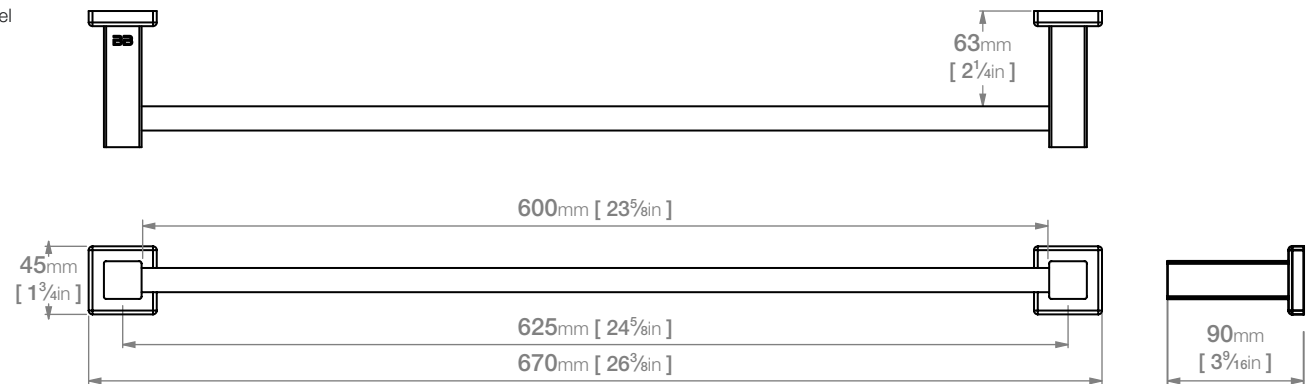

8572 SINGLE TOWEL RAIL 650mm(25in)

8500 Series Premium Collection

Wall Fixings Supplied:
Masonry

Code: 8572POLS
Finish: Polished
GRADE 304 Stainless Steel

Code: 8572BRSH
Finish: Brushed
GRADE 304 Stainless Steel

Original UX Fischer® Wall Plug supplied, phased in from June 2015.

Dimensions given are in **mm** and [**inches**].
Bathroom Butler® reserves the right to alter and/or remove designs from time to time without prior notice.
This drawing is to be used for reference purposes only. E &O.E.