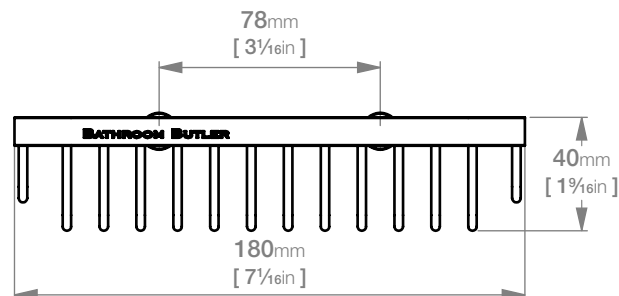

USA: 631.464.2851 • info@bathroombutler.com • www.bathroombutler.com
South Africa: 0860 104 653 • info@bathroombutler.co.za • www.bathroombutler.co.za
Australia: 1300 133 320 • sales@bathe.net.au • www.bathe.net.au
Mauritius: 230 242 1248 • sales@lisinggroup.com • www.bathroombutler.com

Document version **2.4**
Product version **2.1**