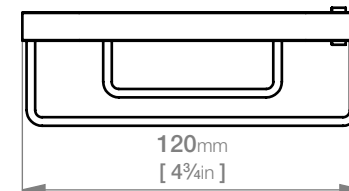

USA: 631.464.2851 • info@bathroombutler.com • www.bathroombutler.com
South Africa: 0860 104 653 • info@bathroombutler.co.za • www.bathroombutler.co.za
Australia: 1300 133 320 • sales@bathe.net.au • www.bathe.net.au
Mauritius: 230 242 1248 • sales@lisinggroup.com • www.bathroombutler.com

Document version **2.4**
Product version **2.1**