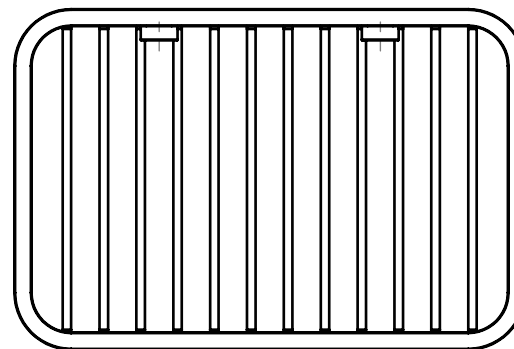

USA: 631.464.2851 • info@bathroombutler.com • www.bathroombutler.com
South Africa: 0860 104 653 • info@bathroombutler.co.za • www.bathroombutler.co.za
Australia: 1300 133 320 • sales@bathe.net.au • www.bathe.net.au
Mauritius: 230 242 1248 • sales@lisinggroup.com • www.bathroombutler.com

Document version **2.4**
Product version **2.1**