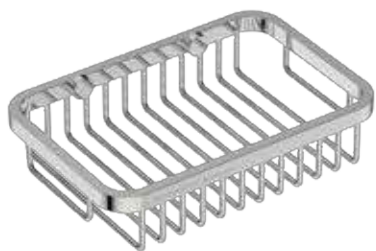

9133 SOAP BASKET

9100 Series Premium Collection

Wall Fixings Supplied:
Masonry

Code: 9133POLS

Finish: Polished

GRADE 304 Stainless Steel

Dimensions given are in **mm** and [**inches**].
Bathroom Butler® reserves the right to alter and/or remove designs from time to time without prior notice.
This drawing is to be used for reference purposes only. E &O.E.