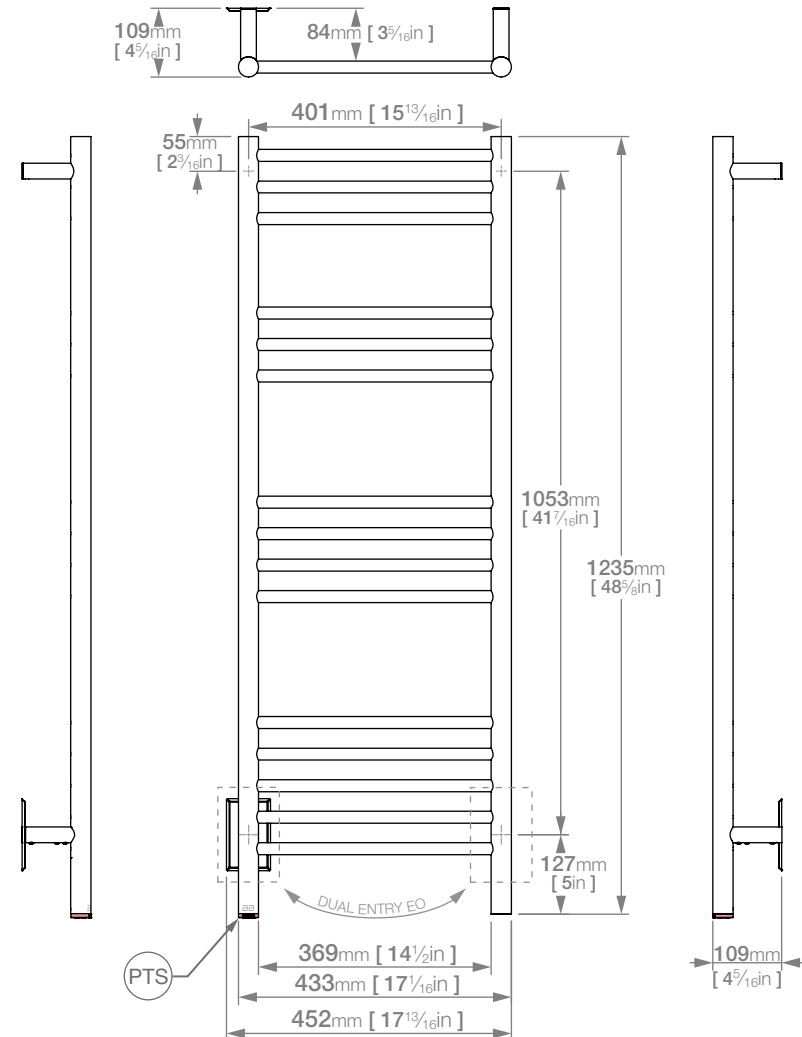

NATURAL 15 Bar 17in STR-PTS 120V

GRADE 304 Stainless Steel

Model/SKU: NAT15111-PTS-####*
(*where #### is the relevant finish code)

HTR Technical Specifications:

Size: 17¹/₁₆" (width) x 48⁵/₈" (height)

Power: 90 Watts

INPUT Voltage Range: 190VAC~250VAC

Operating Frequency: 60 Hz ±2%

Load Capability: 0.18A~4A

Load Control Range: 40~100%

Standby Current: 3.0mA

Suggested Height of Electrical Outlet = 750mm / 29¹/₂"
(this is only an indication as every installation is different)

NOTES:

*EO Denotes DUAL ENTRY Electrical Outlet connection

*PTS Denotes location of PTSelect Switch

Copyright Bathroom Butler® 2023

Dimensions given are in mm. Bathroom Butler® reserves the right to alter and/or remove designs from time to time without prior notice. This drawing is to be used for reference purposes only. E & O.E.