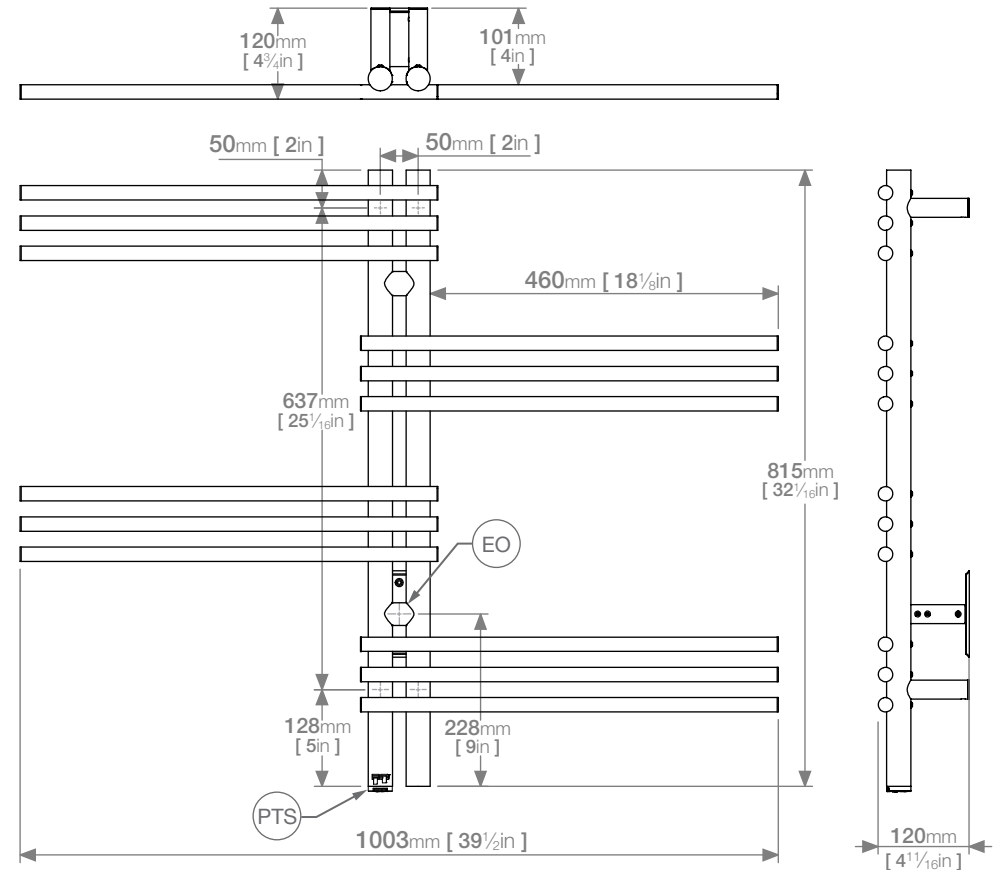

LOFT DUO 12 Bar 39" STR-PTS 120V

POLISHED GRADE 304 Stainless Steel

Controller Features - PTSelect Switch:

- Temperature Adjustment • ON / OFF Switch • RED LED Indicator

Controller Technical Specifications:

Controller: PTSelect Switch
INPUT Voltage Range: 90VAC~130VAC
Operating Frequency: 60 Hz \pm 2%
Load Capability: 0.18A~4A
Load Control Range: 40~100%
Standby Current: 3.0mA

HTR Technical Specifications:

Model: LOD12151-PTS-POLS
Size: 39 $\frac{1}{2}$ " (width) x 32 $\frac{1}{16}$ " (height)
Power: 120 Watts
Current: 1.00 Amps
Volts: 120 VAC

Suggested Height of Electrical Outlet = 950mm / 37 $\frac{3}{8}$ "
(this is only an indication as every installation is different)

NOTES:

- *EO Denotes Electrical Outlet connection
- *PTS Denotes location of PTSelect Switch

Dimensions given are in **mm** and in **[inches]**. Bathroom Butler® reserves the right to alter and/or remove designs from time to time without prior notice. This drawing is to be used for reference purposes only. E & O.E. This product may not be available in your specific country, please check local website for availability. Copyright Bathroom Butler® 2016