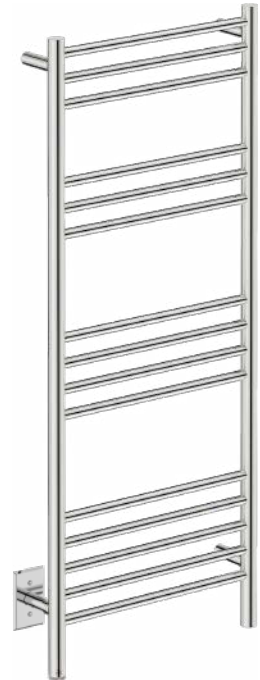

NATURAL 15 Bar 20in STR-PTS 120V

POLISHED GRADE 304 Stainless Steel

Controller Features - PTSelect Switch:

- Temperature Adjustment • ON / OFF Switch • RED LED Indicator

Controller Technical Specifications:

Controller: PTSelect Switch
INPUT Voltage Range: 90VAC~130VAC
Operating Frequency: 60 Hz \pm 2%
Load Capability: 0.18A~4A
Load Control Range: 40~100%
Standby Current: 3.0mA

HTR Technical Specifications:

Model: NAT15221-PTS-POLS
Size: 20 $\frac{1}{16}$ " (width) x 48 $\frac{5}{8}$ " (height)
Power: 115 Watts
Current: 0.95 Amps
Volts: 120 VAC

Suggested Height of
 Electrical Outlet = 750mm / 29 $\frac{1}{2}$ "
 (this is only an indication as every installation is different)

NOTES:

- *EO Denotes DUAL ENTRY Electrical Outlet connection
- *PTS Denotes location of PTSelect Switch

Dimensions given are in mm and in [inches]. Bathroom Butler® reserves the right to alter and/or remove designs from time to time without prior notice. This drawing is to be used for reference purposes only. E & O.E. This product may not be available in your specific country, please check local website for availability.
 Copyright Bathroom Butler® 2020