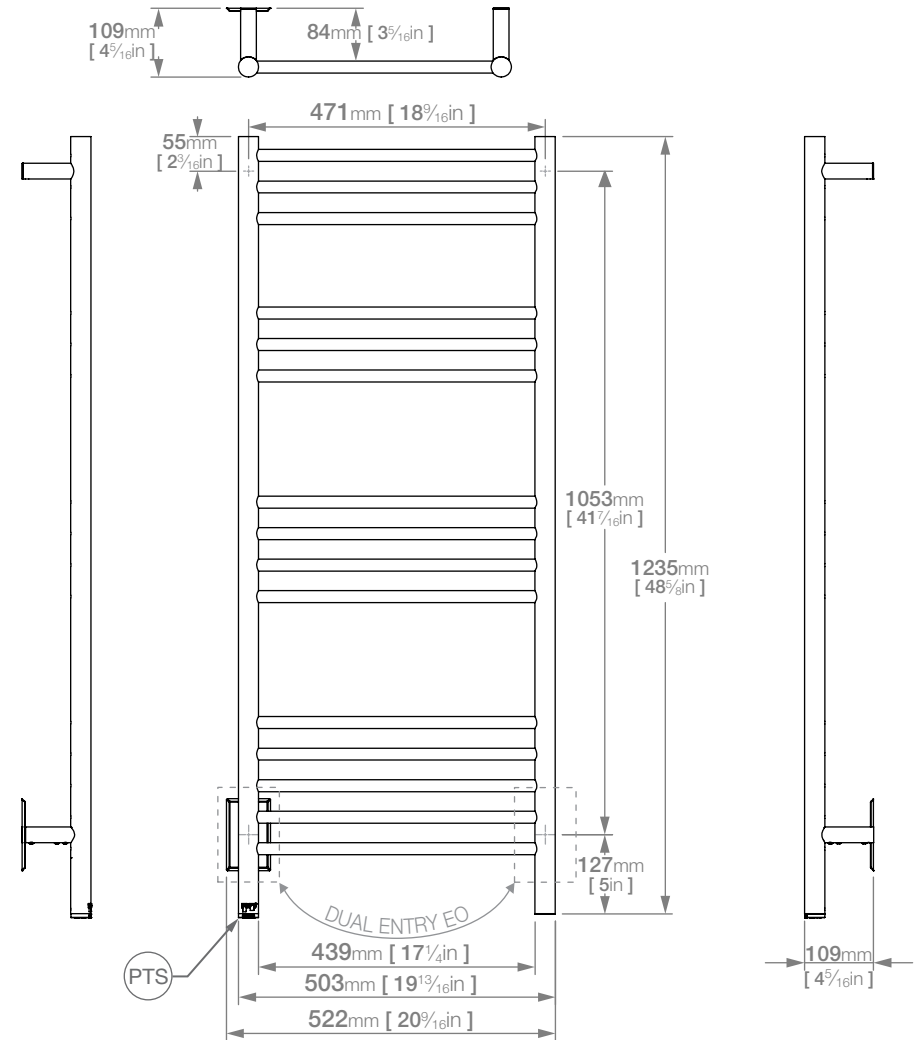

NATURAL 15 Bar 20in STR-PTS 120V

POLISHED GRADE 304 Stainless Steel

Controller Features - PTSelect Switch:

- Temperature Adjustment • ON / OFF Switch • RED LED Indicator

Controller Technical Specifications:

Controller: PTSelect Switch
INPUT Voltage Range: 90VAC~130VAC
Operating Frequency: 60 Hz \pm 2%
Load Capability: 0.18A~4A
Load Control Range: 40~100%
Standby Current: 3.0mA

HTR Technical Specifications:

Model: NAT15221-PTS-POLS
Size: 20 $\frac{1}{16}$ " (width) x 48 $\frac{5}{8}$ " (height)
Power: 115 Watts
Current: 0.95 Amps
Volts: 120 VAC

Suggested Height of
 Electrical Outlet = 750mm / 29 $\frac{1}{2}$ "
 (this is only an indication as every installation is different)

NOTES:

- *EO Denotes DUAL ENTRY Electrical Outlet connection
- *PTS Denotes location of PTSelect Switch

Dimensions given are in mm and in [inches]. Bathroom Butler® reserves the right to alter and/or remove designs from time to time without prior notice. This drawing is to be used for reference purposes only. E & O.E. This product may not be available in your specific country, please check local website for availability.
 Copyright Bathroom Butler® 2020